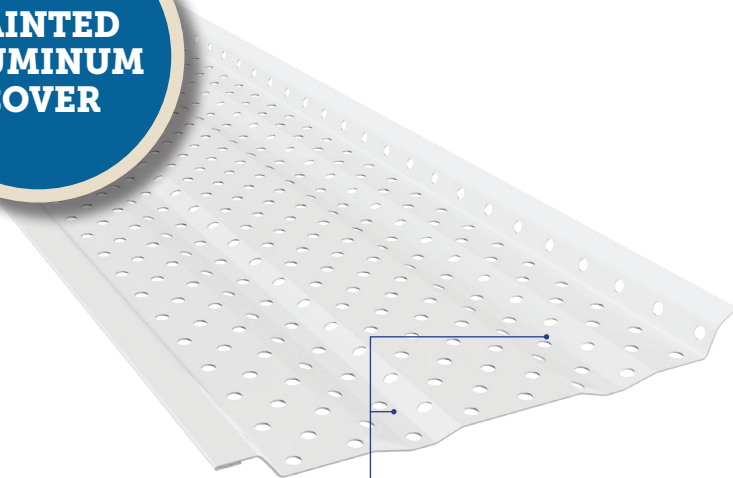

E-Z-FLOW

PAINTED ALUMINUM COVER

MADE IN THE USA

**PAINTED
ALUMINUM
COVER**

Holes & canals allow E-Z air flow, letting debris dry and blow away

E-Z-FLOW PAINTED ALUMINUM COVER FROM THE LEADER IN GUTTER PROTECTION

- Maximum debris load
- Fastens to the front with stainless steel screws provided
- Heaviest water load
- Holes & canals allow E-Z air flow, letting debris dry and blow away
- Solid perforated painted .019 aluminum
- Does not disturb shingles
- Available in white and black in 5", 6" & 7" gutter – comes in 4 ft. sections

SIZE SKU

5" Flow WH: 754882711355

5" Flow BK: 754882711256

6" Flow WH: 754882711362

6" Flow BK: 754882711263

7" Flow WH: 754882711379

7" Flow BK: 754882711270

**INNOVATIVE DESIGNS
FOR EVERY TYPE OF
GUTTER AND DEBRIS LOAD
E-ZGUTTERRETAIL.COM**